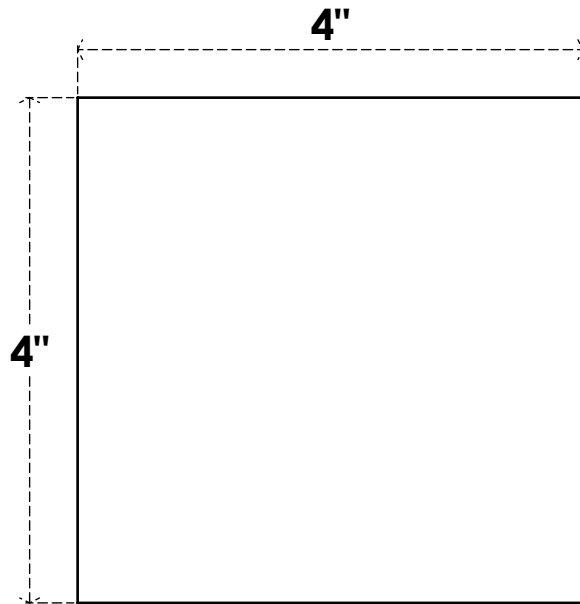

ROSP040X040X100SDG00

4"W X 4"H X 1"P STANDARD SEDGWICK ROSETTE WITH SQUARE EDGE, ARCHITECTURAL GRADE PVC

FRONT

SIDE

EKENA MILLWORK
2300 WEST MAIN ST.
CLARKSVILLE, TX 75426
TOLL FREE: 866-607-0453
WWW.EKENAMILLWORK.COM