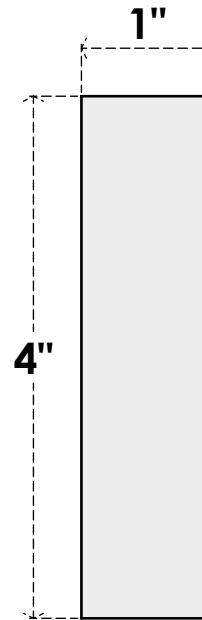

ROSP040X040X100SDG00

4"W X 4"H X 1"P STANDARD SEDGWICK ROSETTE WITH SQUARE EDGE, ARCHITECTURAL GRADE PVC

FRONT

SIDE

EKENA MILLWORK
2300 WEST MAIN ST.
CLARKSVILLE, TX 75426
TOLL FREE: 866-607-0453
WWW.EKENAMILLWORK.COM

NOTES

1. INSTALLATION TO BE COMPLETED IN ACCORDANCE WITH MANUFACTURER'S SPECIFICATIONS.
2. DRAWING MAY NOT BE TO SCALE
3. THIS DRAWING IS INTENDED FOR DESIGN AND PLANNING PURPOSES ONLY.
4. ALL INFORMATION CONTAINED HEREIN WAS CURRENT AT THE TIME OF DEVELOPMENT BUT MUST BE REVIEWED AND APPROVED BY THE PRODUCT MANUFACTURER TO BE CONSIDERED ACCURATE.
5. ARCHITECTURAL GRADE PVC PRODUCTS ARE MADE FROM EXPANDED CELLULAR PVC AND COME NATURALLY WHITE BUT MAY BE PAINTED